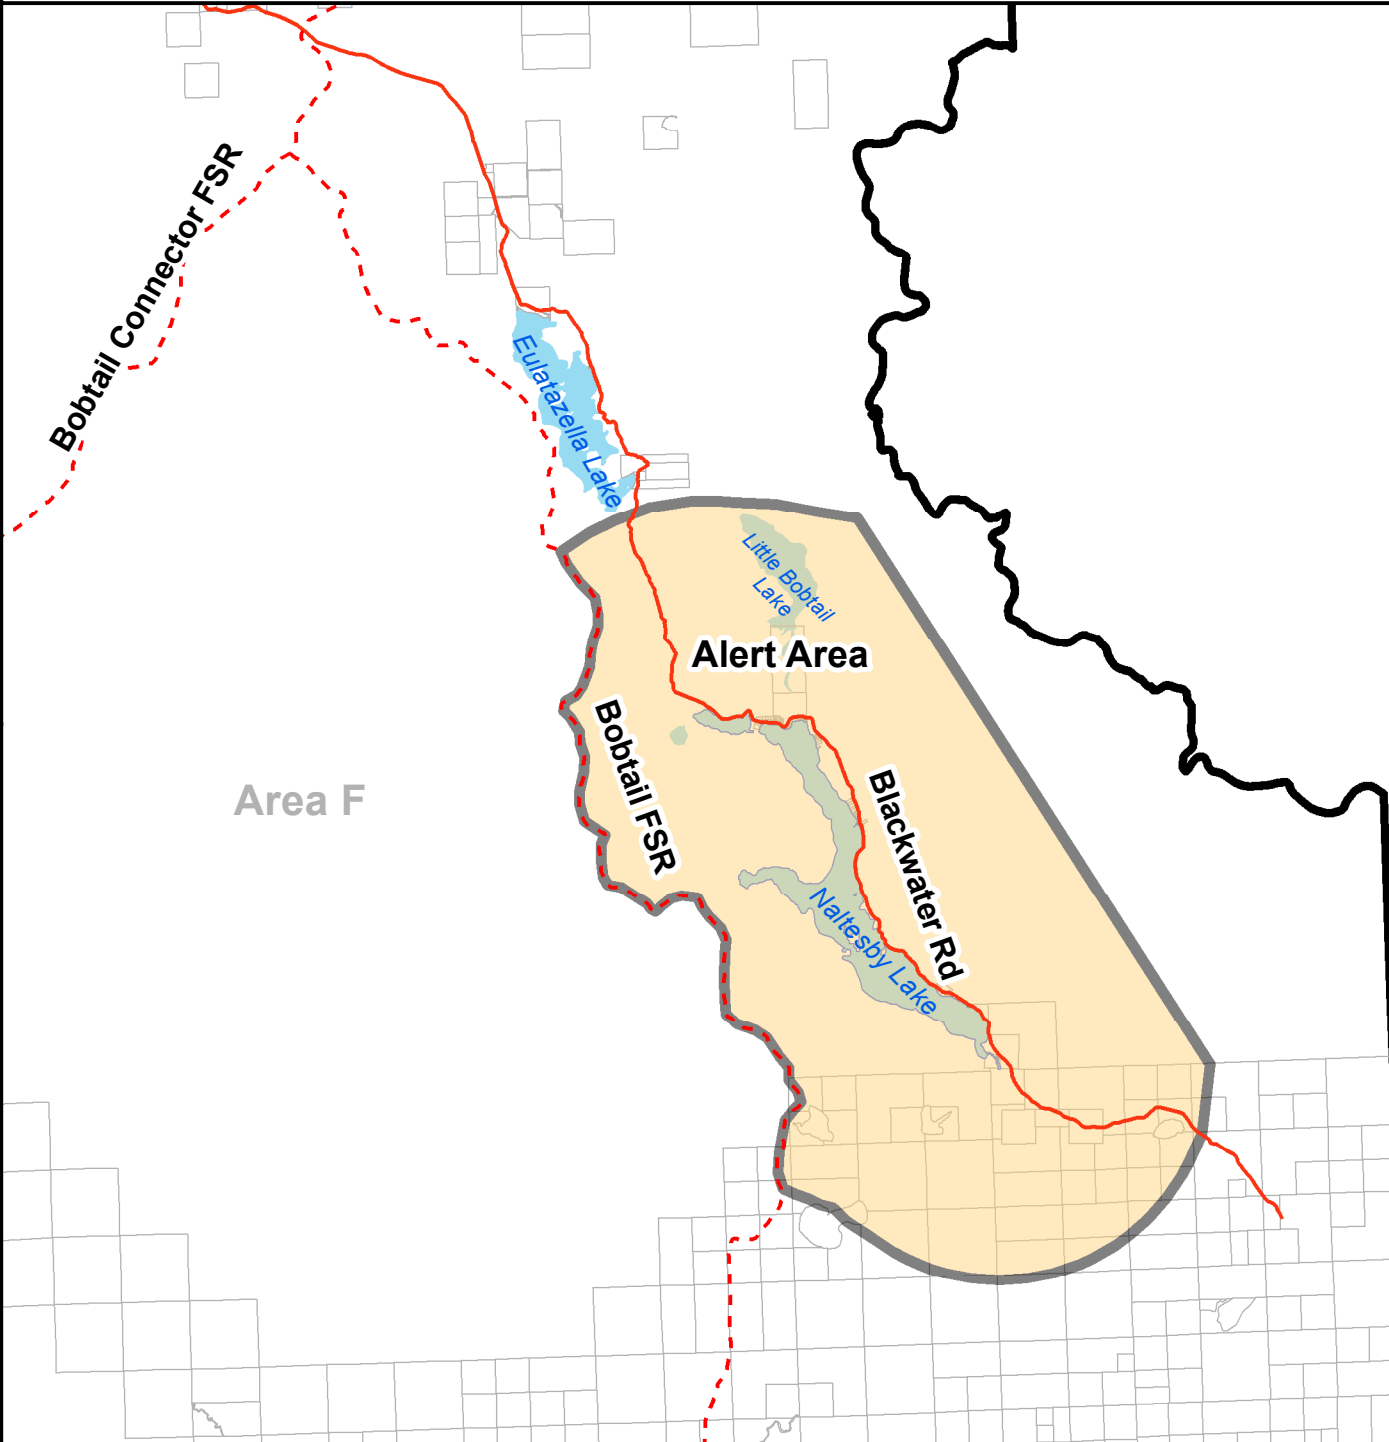

Naltesby Lake Evacuation Alert Area July 9 2017 2000 h

Legend

- Alert Area
- Forest Service Road
- Major Secondary Road

Area F

Alert Area

Bobtail FSR

Blackwater Rd

Little Bobtail Lake

Eulatzeella Lake

Naltesby Lake

Scale: 1 cm = 1,800 m

User: jennifer.macintyre

Date: 2017-07-09

Time: 7:24:49 PM